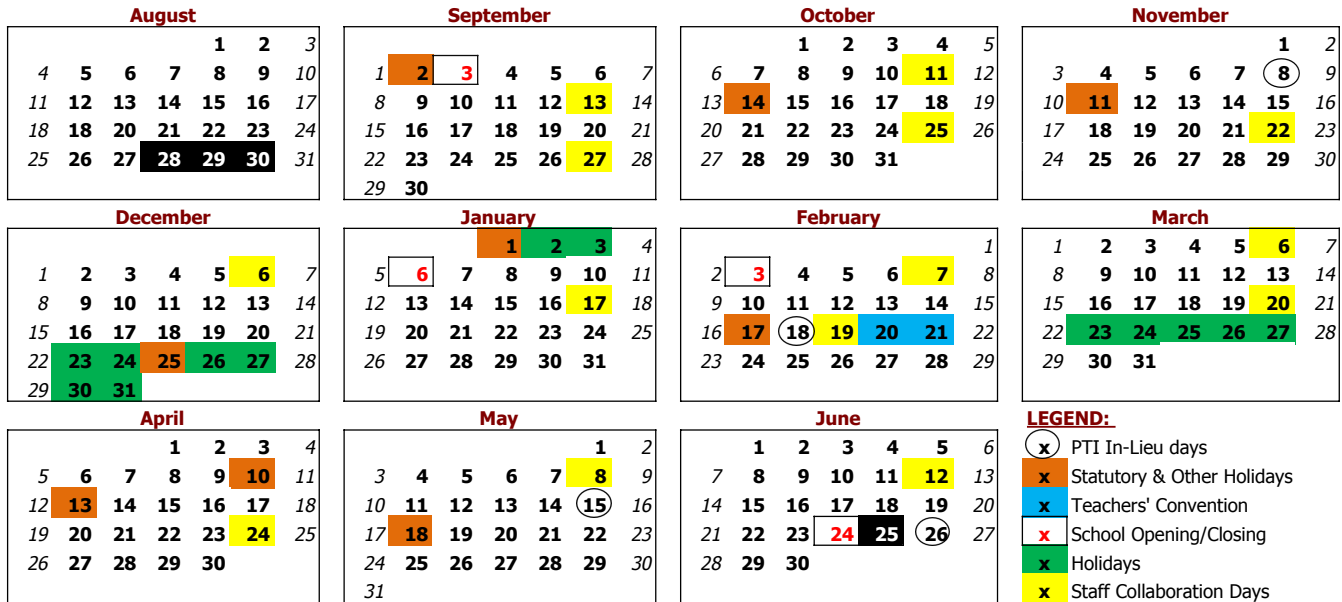

WOLF CREEK PUBLIC SCHOOLS
2019 - 2020 School Year
IRON RIDGE INTERMEDIATE CAMPUS

Su Mo Tu We Th Fr Sa Su Mo Tu We Th Fr Sa Su Mo Tu We Th Fr Sa Su Mo Tu We Th Fr Sa

August	Aug. 28-30	Staff Planning Days
September	Sept. 2	Labour Day Holiday
	Sept. 3	Students' First Day
	Sept. 13 & 27	Staff Collaboration Day
October	Oct. 11	Staff Collaboration Day
	Oct. 14	Thanksgiving Day Holiday
	Oct. 25	Staff Collaboration Day
November	Nov. 8	Staff Earned Day Off (In-Lieu for Parent-Teacher Interviews)
	Nov. 11	Remembrance Day
	Nov. 22	Staff Collaboration Day
December	Dec. 6	Staff Collaboration Day
	Dec. 25	Christmas Holidays (Dec 23- Jan 3 inclusive)
January	Jan. 1 - 3	Christmas break continued
	Jan. 6	First day back after Holiday Break
	Jan. 17	Staff Collaboration Days
	Jan. 31	Conclusion of First Semester
February	Feb. 3	Commencement of Second Semester
	Feb. 7	Staff Collaboration Day
	Feb. 17	Family Day Holiday
	Feb. 18	Staff Earned Day Off (In-Lieu for Parent-Teacher Interviews)
	Feb. 19	Staff Collaboration Day
	Feb. 20-21	Teacher's Convention
March	Mar. 6	Staff Collaboration Day
	Mar. 20	Staff Collaboration Day
	Mar. 23	Spring Break Begins (March 23 - March 27 inclusive)
April	Apr. 10	Good Friday
	Apr. 13	Easter Monday
	Apr. 24	Staff Collaboration Day
May	May 8	Staff Collaboration Days
	May 15	Staff Earned Day Off (In-Lieu)
	May 18	Victoria Day Holiday
June	Jun. 12	Staff Collaboration Day
	Jun. 24	Students' Last Day (Conclusion of Second Semester)
	Jun. 25	Teacher Evaluation Day
	Jun. 26	Staff Earned Day Off (In-Lieu)